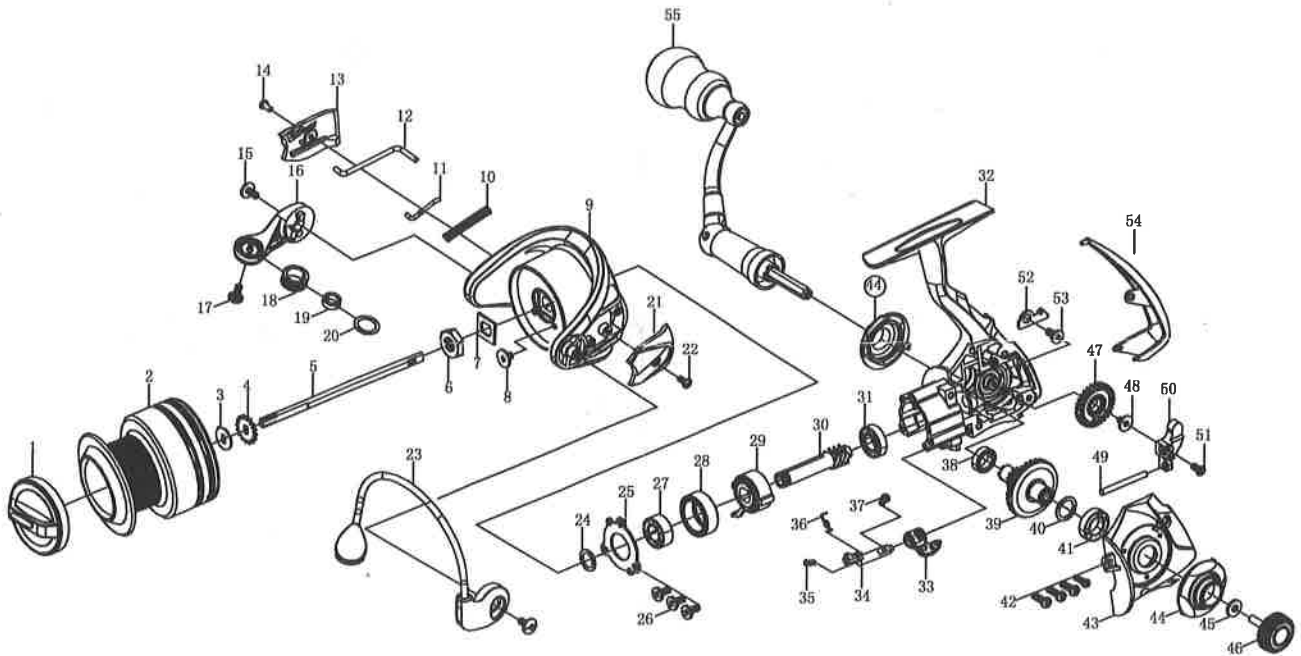

APEXFURY

EXPLODED VIEW

KEY NO.	PARTS NAME	KEY NO.	PARTS NAME	KEY NO.	PARTS NAME
1	DRAG SYSTEM	20	LINE ROLLER WASHER	39	DRIVE GEAR
2	SPOOL ASSEMBLE	21	ROTOR COVER	40	DRIVE GEAR WASHER
3	CLICK GEAR WASHER	22	SCREW	41	BALL BEARING
4	CLICK GEAR	23	BAIL ARM ASEMBLE	42	SCREW
5	MIAN SHAFT	24	PINION GEAR WASHER	43	BODY COVER
6	NUT	25	COVER	44	COVER
7	PRESSING PLATE	26	SCREW	45	WASHER
8	SCREW	27	BALL BEARINGS	46	HANDLE COVER
9	ROTOR	28	BUSHING	47	OSSILATING GEAR
10	SPRING	29	ONE WAY CLUTCH	48	SCREW
11	BAIL TRIP SHAFT	30	PINION GEAR	49	SLIDER SHAFT
12	BAIL TRIP SHAFT	31	BALL BEARING	50	SLIDER
13	ROTOR COVER	32	MAIN BODY	51	SLIDER SCREW
14	SCREW	33	ANTI-REVERSE LEVER	52	SLIDER KEEPER
15	SCREW	34	ANTI-REVERSE CAM	53	SCREW
16	BAIL ARM	35	SPRING	54	BODY REAR COVER
17	SCREW	36	SPRING	55	HANDLE
18	LINE ROLLER	37	SCREW		
19	BALL BEARING	38	BODY BALL BEARING		